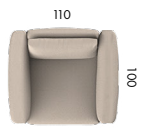

The combinations

All combinations can be mirrored

Scan the QR code to view the Arthon visualizer

Combinations 75cm

A1

A2

A3

A4

B2

B3

B4

Combinations 90cm

C2

C3

C4

D1

D2

D3

D4

P1

All measurements may vary up to 3cm due to the handcrafted upholstery. Chaise longue width: 90 cm. Arm width: 17 cm per arm. Please note that Adjust cushions and Envelope cushions are optional extras.