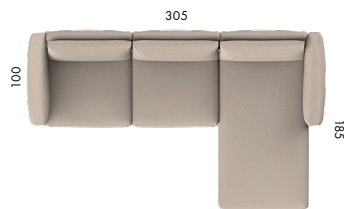

The combinations

All combinations can be mirrored

Scan the QR code to view the Arthon visualizer

Combinations 75cm

A1

A2

A3

A4

B2

B3

B4

Combinations 90cm

C2

C3

C4

D1

D2

D3

D4

P1

All measurements may vary up to 3cm due to the handcrafted upholstery. Chaise longue width: 90 cm. Arm width: 17 cm per arm. Please note that Adjust cushions and Envelope cushions are optional extras.