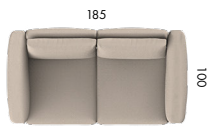

The combinations

All combinations can be mirrored

Scan the QR code to view the Arthon visualizer

Combinations 75cm

A1

A2

A3

A4

B2

B3

B4

Combinations 90cm

C2

C3

C4

D1

D2

D3

D4

P1

All measurements may vary up to 3cm due to the handcrafted upholstery. Chaise longue width: 90 cm. Arm width: 17 cm per arm. Please note that Adjust cushions and Envelope cushions are optional extras.