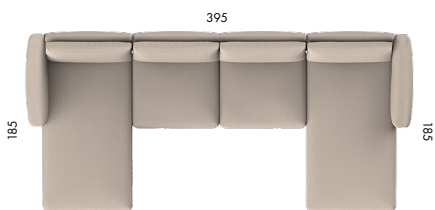

The combinations

All combinations can be mirrored

Scan the QR code to view the Arthon visualizer

Combinations 75cm

A1

A2

A3

A4

B2

B3

B4

Combinations 90cm

C2

C3

C4

D1

D2

D3

D4

P1

All measurements may vary up to 3cm due to the handcrafted upholstery. Chaise longue width: 90 cm. Arm width: 17 cm per arm. Please note that Adjust cushions and Envelope cushions are optional extras.