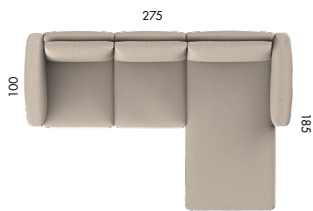

The combinations

All combinations can be mirrored

Scan the QR code to view the Arthon visualizer

Combinations 75cm

A1

A2

A3

A4

B2

B3

B4

Combinations 90cm

C2

C3

C4

D1

D2

D3

D4

P1

All measurements may vary up to 3cm due to the handcrafted upholstery. Chaise longue width: 90 cm. Arm width: 17 cm per arm. Please note that Adjust cushions and Envelope cushions are optional extras.