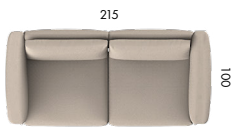

The combinations

All combinations can be mirrored

Scan the QR code to view the Arthon visualizer

Combinations 75cm

A1

A2

A3

A4

B2

B3

B4

Combinations 90cm

C2

C3

C4

D1

D2

D3

D4

P1

All measurements may vary up to 3cm due to the handcrafted upholstery. Chaise longue width: 90 cm. Arm width: 17 cm per arm. Please note that Adjust cushions and Envelope cushions are optional extras.