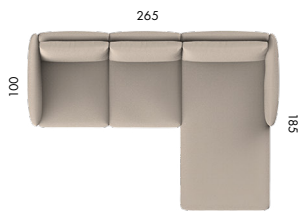

## Combinations 75cm

A1

A2

A3

A4

B2

B3

B4

## Combinations 90cm

C2

C3

C4

D1

D2

D3

D4

P1

All measurements may vary up to 3cm due to the handcrafted upholstery. Chaise longue width: 90 cm. Arm width: 12,5cm per arm.  
Please note that Adjust cushions and Envelope cushions are optional extras.