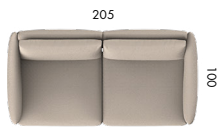

## Combinations 75cm

A1

A2

A3

A4

B2

B3

B4

## Combinations 90cm

C2

C3

C4

D1

D2

D3

D4

P1

All measurements may vary up to 3cm due to the handcrafted upholstery. Chaise longue width: 90 cm. Arm width: 12,5cm per arm.  
Please note that Adjust cushions and Envelope cushions are optional extras.