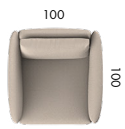

# The combinations

All combinations can be mirrored

Scan the QR code to view the Kayto visualizer

## Combinations 75cm

A1

A2

A3

A4

B2

B3

B4

## Combinations 90cm

C2

C3

C4

D1

D2

D3

D4

P1

All measurements may vary up to 3cm due to the handcrafted upholstery. Chaise longue width: 90 cm. Arm width: 12,5cm per arm.  
Please note that Adjust cushions and Envelope cushions are optional extras.