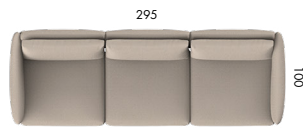

# The combinations

All combinations can be mirrored

Scan the QR code to view the Kayto visualizer

## Combinations 75cm

A1

A2

A3

A4

B2

B3

B4

## Combinations 90cm

C2

C3

C4

D1

D2

D3

D4

P1

All measurements may vary up to 3cm due to the handcrafted upholstery. Chaise longue width: 90 cm. Arm width: 12,5cm per arm.  
Please note that Adjust cushions and Envelope cushions are optional extras.