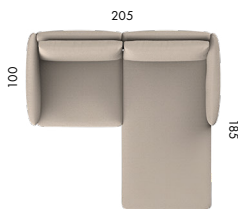

## Combinations 75cm

A1

A2

A3

A4

B2

B3

B4

## Combinations 90cm

C2

C3

C4

D1

D2

D3

D4

P1

All measurements may vary up to 3cm due to the handcrafted upholstery. Chaise longue width: 90 cm. Arm width: 12,5cm per arm.  
Please note that Adjust cushions and Envelope cushions are optional extras.