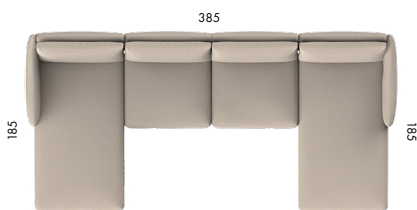

## Combinations 75cm

A1

A2

A3

A4

B2

B3

B4

## Combinations 90cm

C2

C3

C4

D1

D2

D3

D4

P1

All measurements may vary up to 3cm due to the handcrafted upholstery. Chaise longue width: 90 cm. Arm width: 12,5cm per arm.  
Please note that Adjust cushions and Envelope cushions are optional extras.