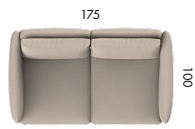

# The combinations

All combinations can be mirrored

Scan the QR code to view the Kayto visualizer

## Combinations 75cm

A1

A2

A3

A4

B2

B3

B4

## Combinations 90cm

C2

C3

C4

D1

D2

D3

D4

P1

All measurements may vary up to 3cm due to the handcrafted upholstery. Chaise longue width: 90 cm. Arm width: 12,5cm per arm.  
Please note that Adjust cushions and Envelope cushions are optional extras.