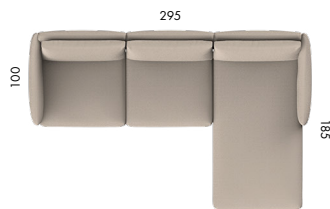

## Combinations 75cm

A1

A2

A3

A4

B2

B3

B4

## Combinations 90cm

C2

C3

C4

D1

D2

D3

D4

P1

All measurements may vary up to 3cm due to the handcrafted upholstery. Chaise longue width: 90 cm. Arm width: 12,5cm per arm.  
Please note that Adjust cushions and Envelope cushions are optional extras.