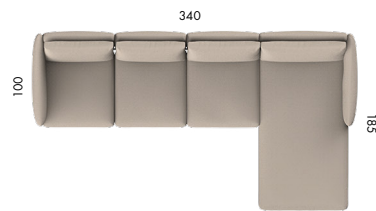

## Combinations 75cm

A1

A2

A3

A4

B2

B3

B4

## Combinations 90cm

C2

C3

C4

D1

D2

D3

D4

P1

All measurements may vary up to 3cm due to the handcrafted upholstery. Chaise longue width: 90 cm. Arm width: 12,5cm per arm.  
Please note that Adjust cushions and Envelope cushions are optional extras.